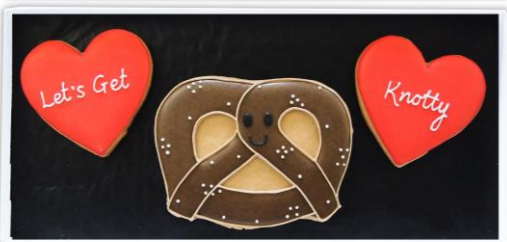

SELFRIDGES VALENTINE'S GIFTS 2021

Selfridges thoughtful edit of stylish gifts includes something for everyone this Valentine's Day. Celebrate together at home by popping open a bottle or send something special to loved ones who are a little further afield. From cheeky confections to brilliant bouquets and even a deck of dating prompts for that next zoom date! All gifts are available on [Selfridges.com](https://www.selfridges.com).